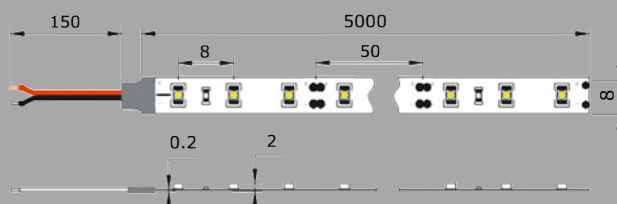

LIGHTING SOURCE

Source type	LED 3528
LED emitted flux	>710lm
Beam angle	120°
C.C.T.	3000 K 4000 K 6000 K
C.R.I.	>80
Wattage	9,6W/m
Lifetime L70	30000 h

ELECTRICAL

Driver mounting	Remote
Forward voltage	24 Vdc
Brightness	>6 lm/LED
LED quantity	120/m

PHYSICAL

Min. bend diameter	30mm
FPC Flexible can cut	50mm
Strip led lenght	5000mm

LUPPICHINI

DESIGN LIGHTING

BEAM ANGLE

120° Wide beam Luminaire emitted flux: >710lm/m Efficacy: >74 lm/w

ELECTRICAL DIAGRAM: