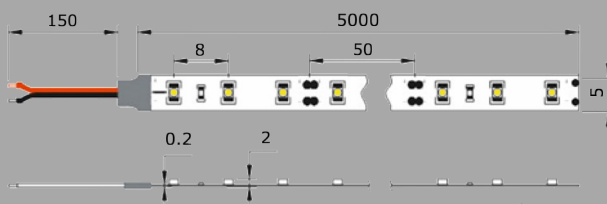

BEAM ANGLE

120° Wide beam Luminaire emitted flux: >710lm/m Efficacy: >74 lm/w