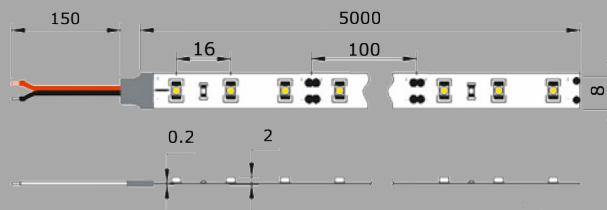

### PHYSICAL

Min. bend diameter	30mm
FPC Flexible can cut	100mm
Strip led lenght	5000mm

### BEAM ANGLE

120° Wide beam Luminaire emitted flux: >355lm/m Efficacy: >74 lm/w